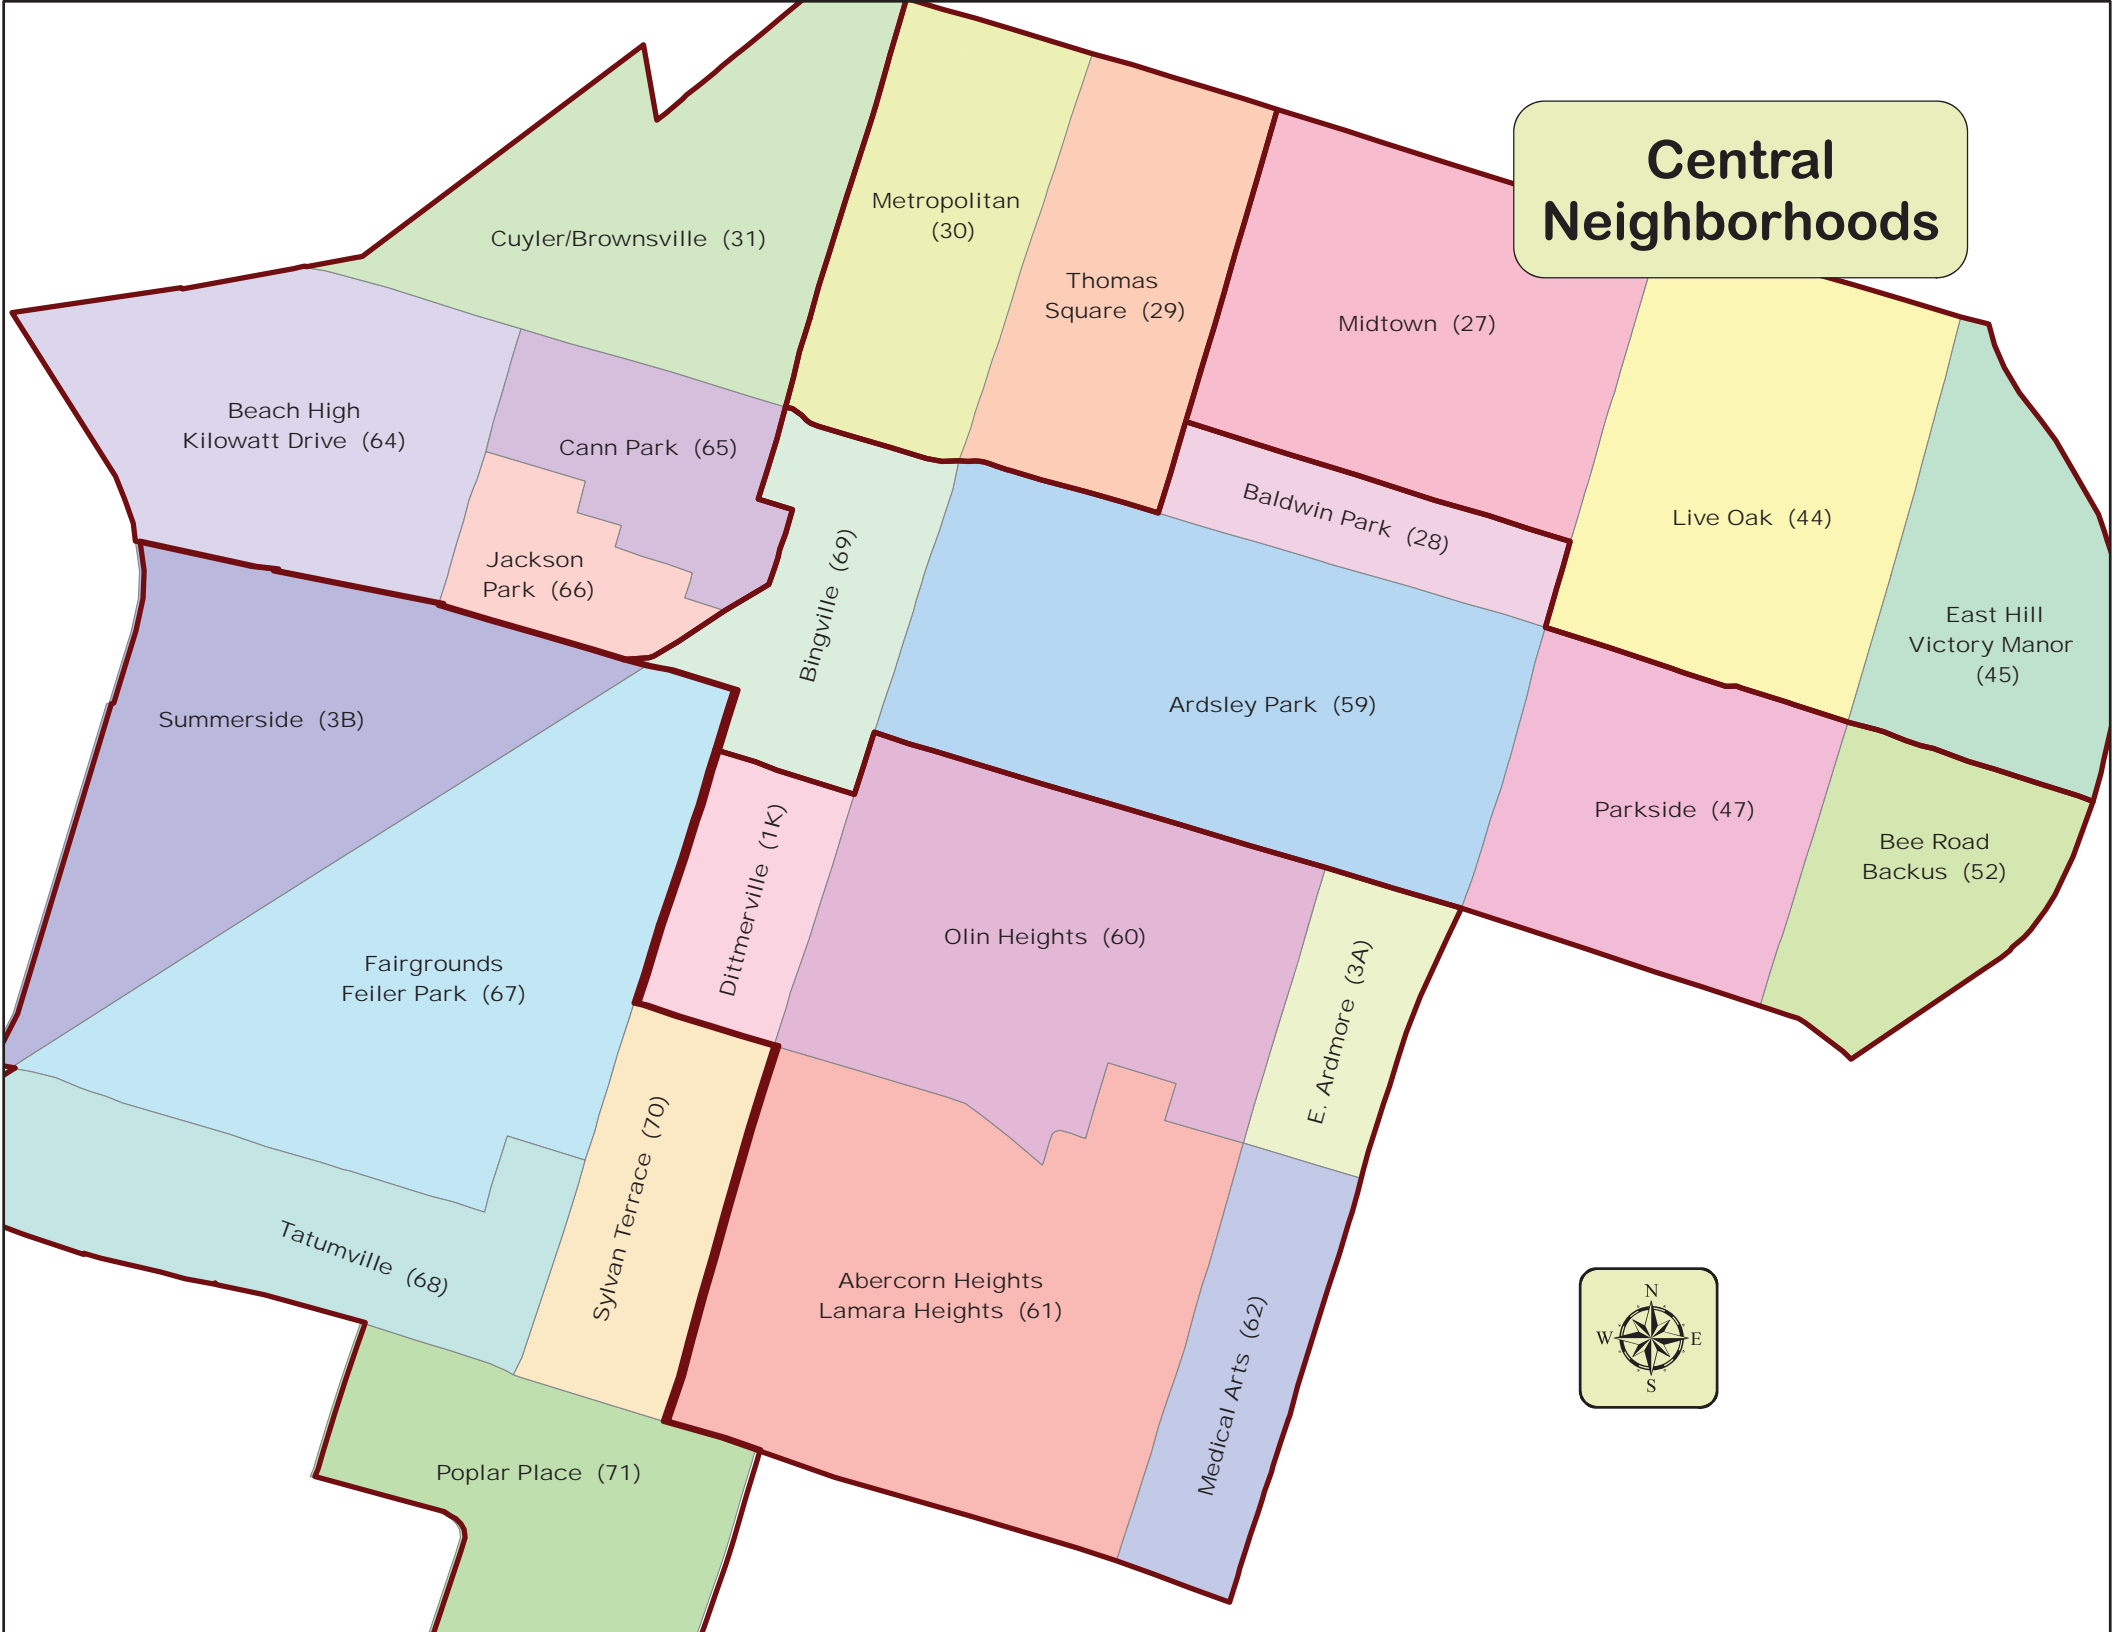

Downtown Neighborhoods

Precinct/Neighborhood Aggravated Assault Auto Theft Burglary Homicide Larceny Rape Robbery Total

Downtown

Bay Street Viaduct					9			9
Bayview	9	5	11		29	2	1	57
Benjamin Van Clark Park	7	13	15	2	38	1	4	80
Blackshear	2	1	5		11	1	1	21
Central Historic District	1	17	14	1	166		9	208
Dixon Park	1	5	4		21	1	1	33
E Stiles Avenue					3		1	4
E. Victorian District	3	6	17		148	1	4	179
Eastside	6	18	23		77		6	130
Fred Wessels	3	4	9		48	1	1	66
General MacIntosh	1		2		14	1	1	19
Georgia Ports East			1	1	3		1	6
Hudson Hill	1		8	1	29		2	41
Hutchinson Island			1		20			21
Kayton/Frazier	6	6	6		40		8	66
Laurel Grove/Gadsden	1		3		3		1	8
MLK/Indian Street	2	3	2		33	1	2	43
NE Historic District	3	10	8		108		9	138
NW Historic District	8	5	3		168	2	9	195
Roundhouse/Vistiors' Center	2				18	1	3	24
SE Historic District	2	10	4		63	1	8	88
SW Historic District	2	6	4		113		8	133
W. Victorian District	3	12	4		60		9	88
West Savannah	16	17	27	1	58	1	10	130
Yamacraw	4	3	12	1	31		2	53
	83	141	183	7	1311	14	101	1840

Central Neighborhoods

Precinct/Neighborhood Aggravated Assault Auto Theft Burglary Homicide Larceny Rape Robbery Total

Central

Abercorn Heights/Lamara Heights		9	16		58	1	3	87
Ardsley Park	1	8	10		53		2	74
Baldwin Park	1	4	9		16		1	31
Beach High/Kilowatt Drive			9		19		2	30
Bee Road/Backus	1	2	3		29		1	36
Bingville	3	6	14	1	93		7	124
Cann Park	4	10	24		36	2	1	77
Cuyler/Brownville	26	33	51	1	89	1	13	214
Dittmerville	1	5	29	2	32		3	72
East Ardmore		2			10		1	13
East Hill/Victory Manor	3	6	15		23	1		48
Fairgrounds/Feiler Park	16	13	35	3	54		12	133
Jackson Park	1	3	40		22		3	69
Live Oak	22	17	47	2	47	2	11	148
Medical Arts		6	3		33		5	47
Metropolitan	12	30	26		115	1	24	208
Midtown	11	13	64	3	75	3	13	182
Olin Heights	3	11	20		36			70
Parkside	2	5	12		32		1	52
Poplar Place	5	7	17	2	58		5	94
Summerside	1		10		20			31
Sylvan Terrace	1	6	4		17		3	31
Tatumville	4	6	19		24	1	5	59
Thomas Square	4	25	18		123	1	8	179
	122	227	495	14	1114	13	124	2109