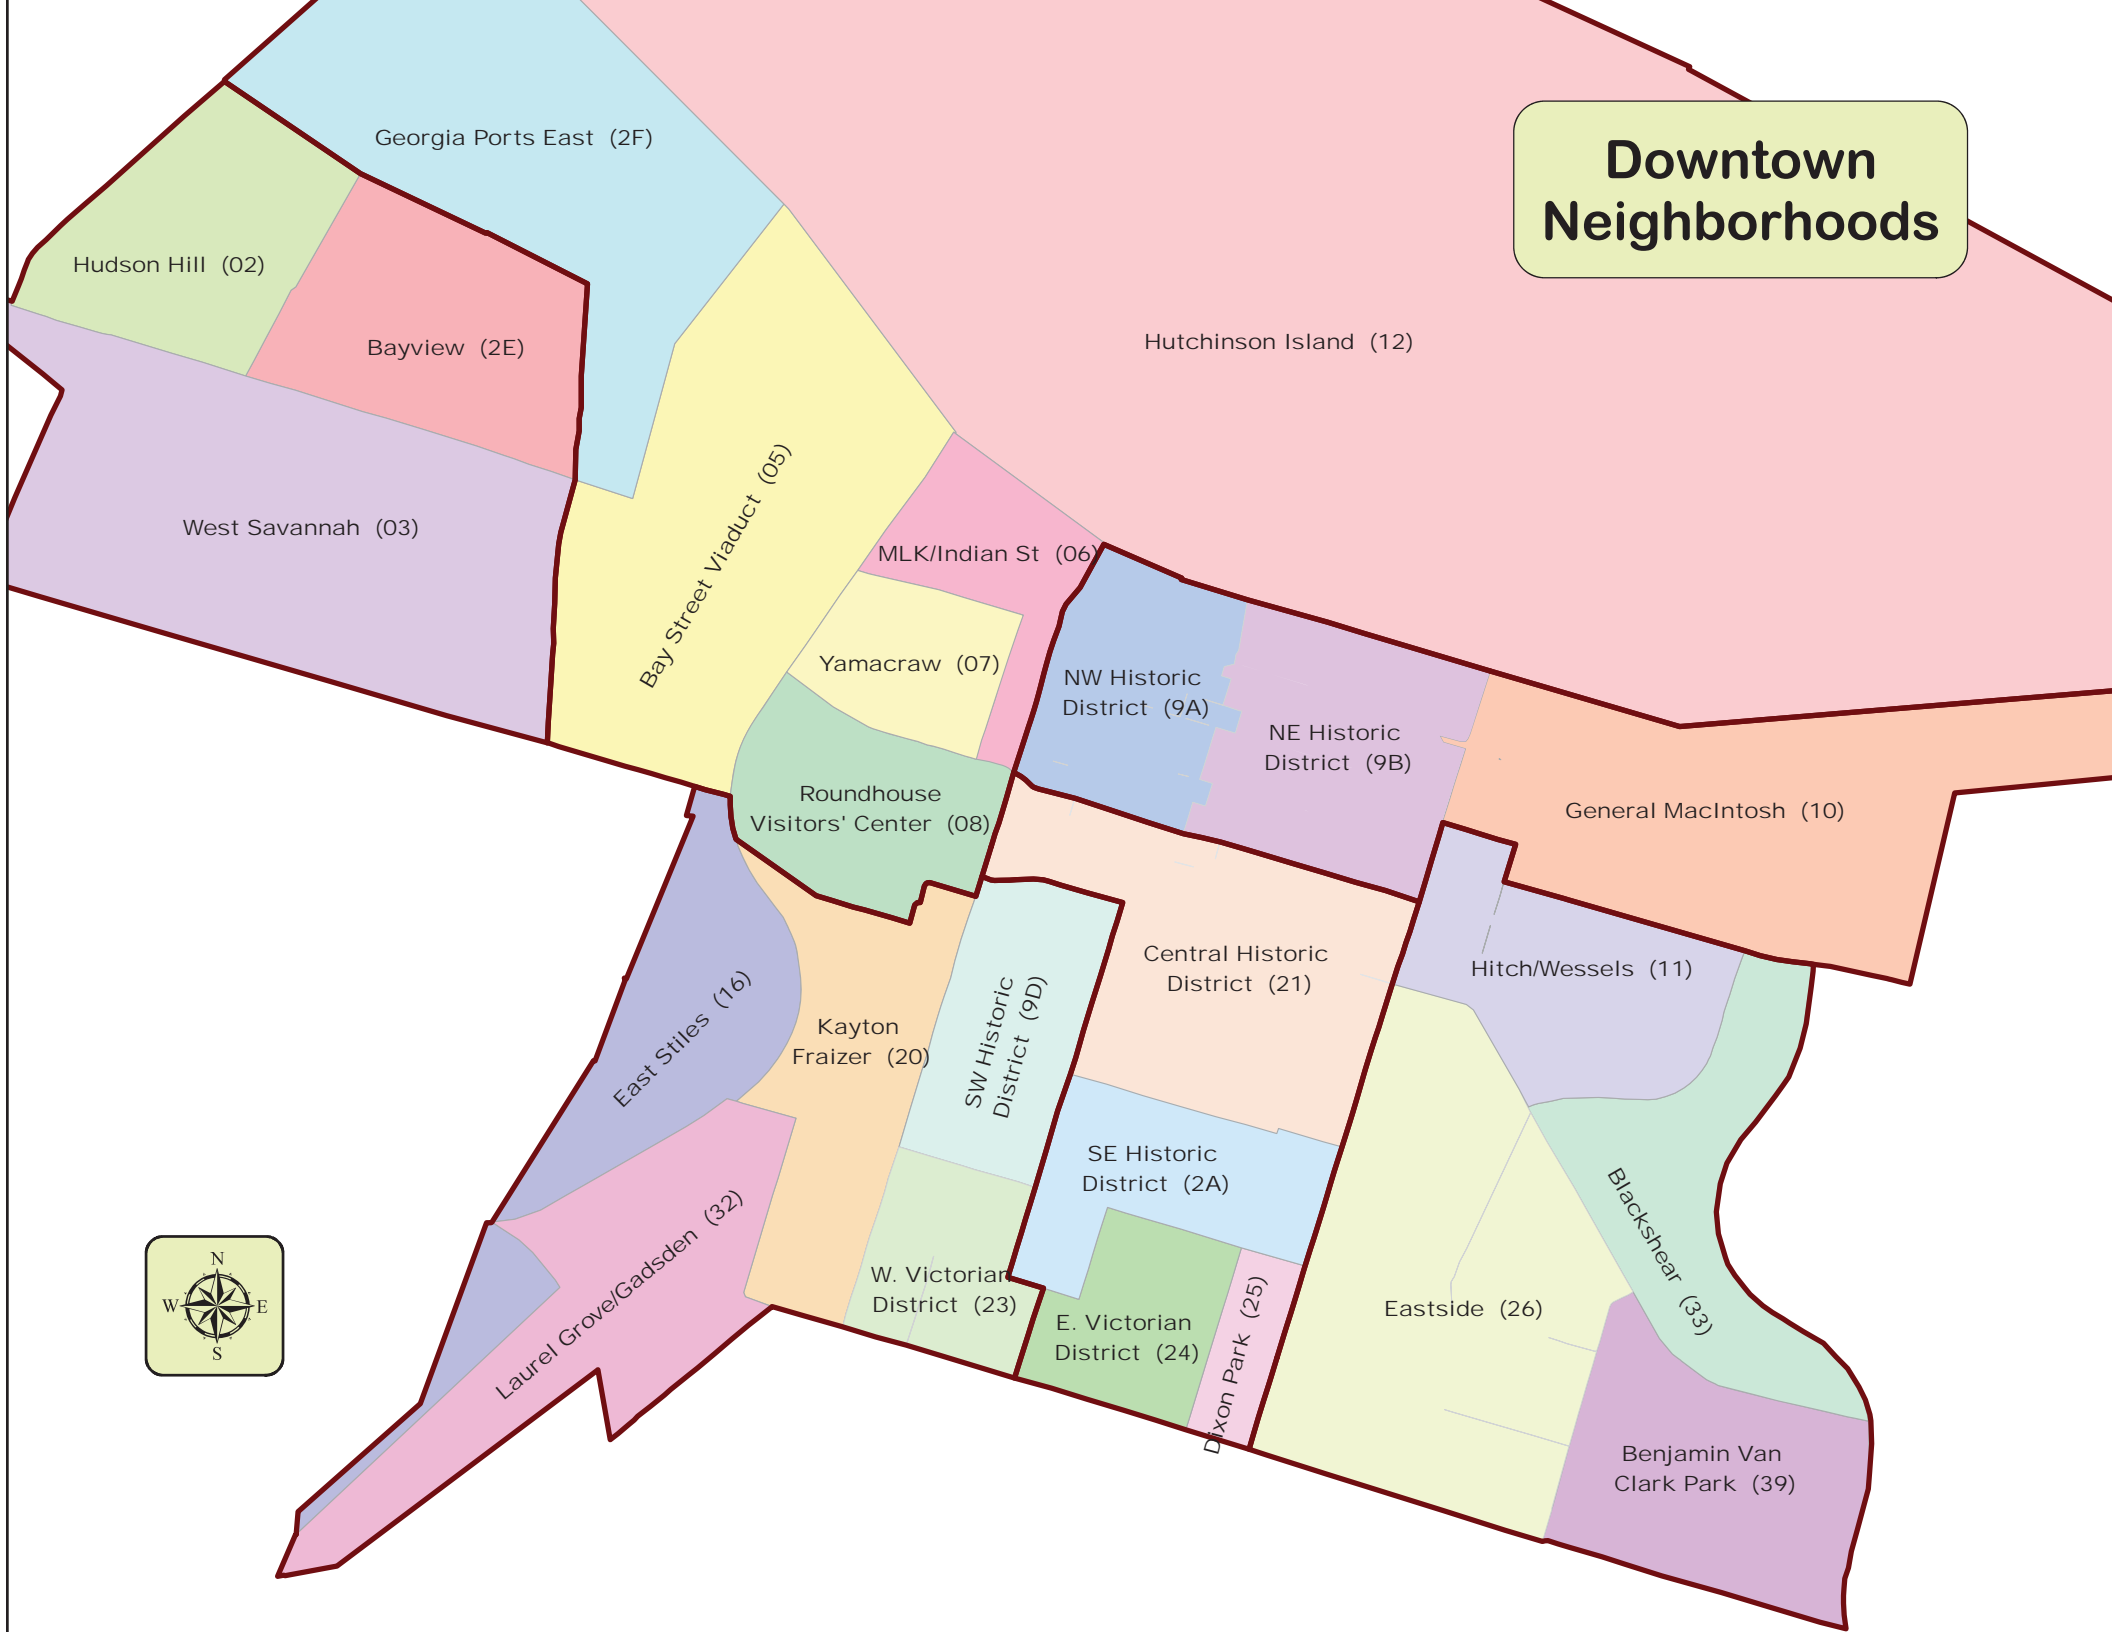

Downtown Neighborhoods

Precinct/Neighborhood Aggravated Assault Auto Theft Burglary Homicide Larceny Rape Robbery Total

Downtown

Bay Street Viaduct					9			9
Bayview	9	5	11		29	2	1	57
Benjamin Van Clark Park	7	13	15	2	38	1	4	80
Blackshear	2	1	5		11	1	1	21
Central Historic District	1	17	14	1	166		9	208
Dixon Park	1	5	4		21	1	1	33
E Stiles Avenue					3		1	4
E. Victorian District	3	6	17		148	1	4	179
Eastside	6	18	23		77		6	130
Fred Wessels	3	4	9		48	1	1	66
General MacIntosh	1		2		14	1	1	19
Georgia Ports East			1	1	3		1	6
Hudson Hill	1		8	1	29		2	41
Hutchinson Island			1		20			21
Kayton/Frazier	6	6	6		40		8	66
Laurel Grove/Gadsden	1		3		3		1	8
MLK/Indian Street	2	3	2		33	1	2	43
NE Historic District	3	10	8		108		9	138
NW Historic District	8	5	3		168	2	9	195
Roundhouse/Vistiors' Center	2				18	1	3	24
SE Historic District	2	10	4		63	1	8	88
SW Historic District	2	6	4		113		8	133
W. Victorian District	3	12	4		60		9	88
West Savannah	16	17	27	1	58	1	10	130
Yamacraw	4	3	12	1	31		2	53
	83	141	183	7	1311	14	101	1840