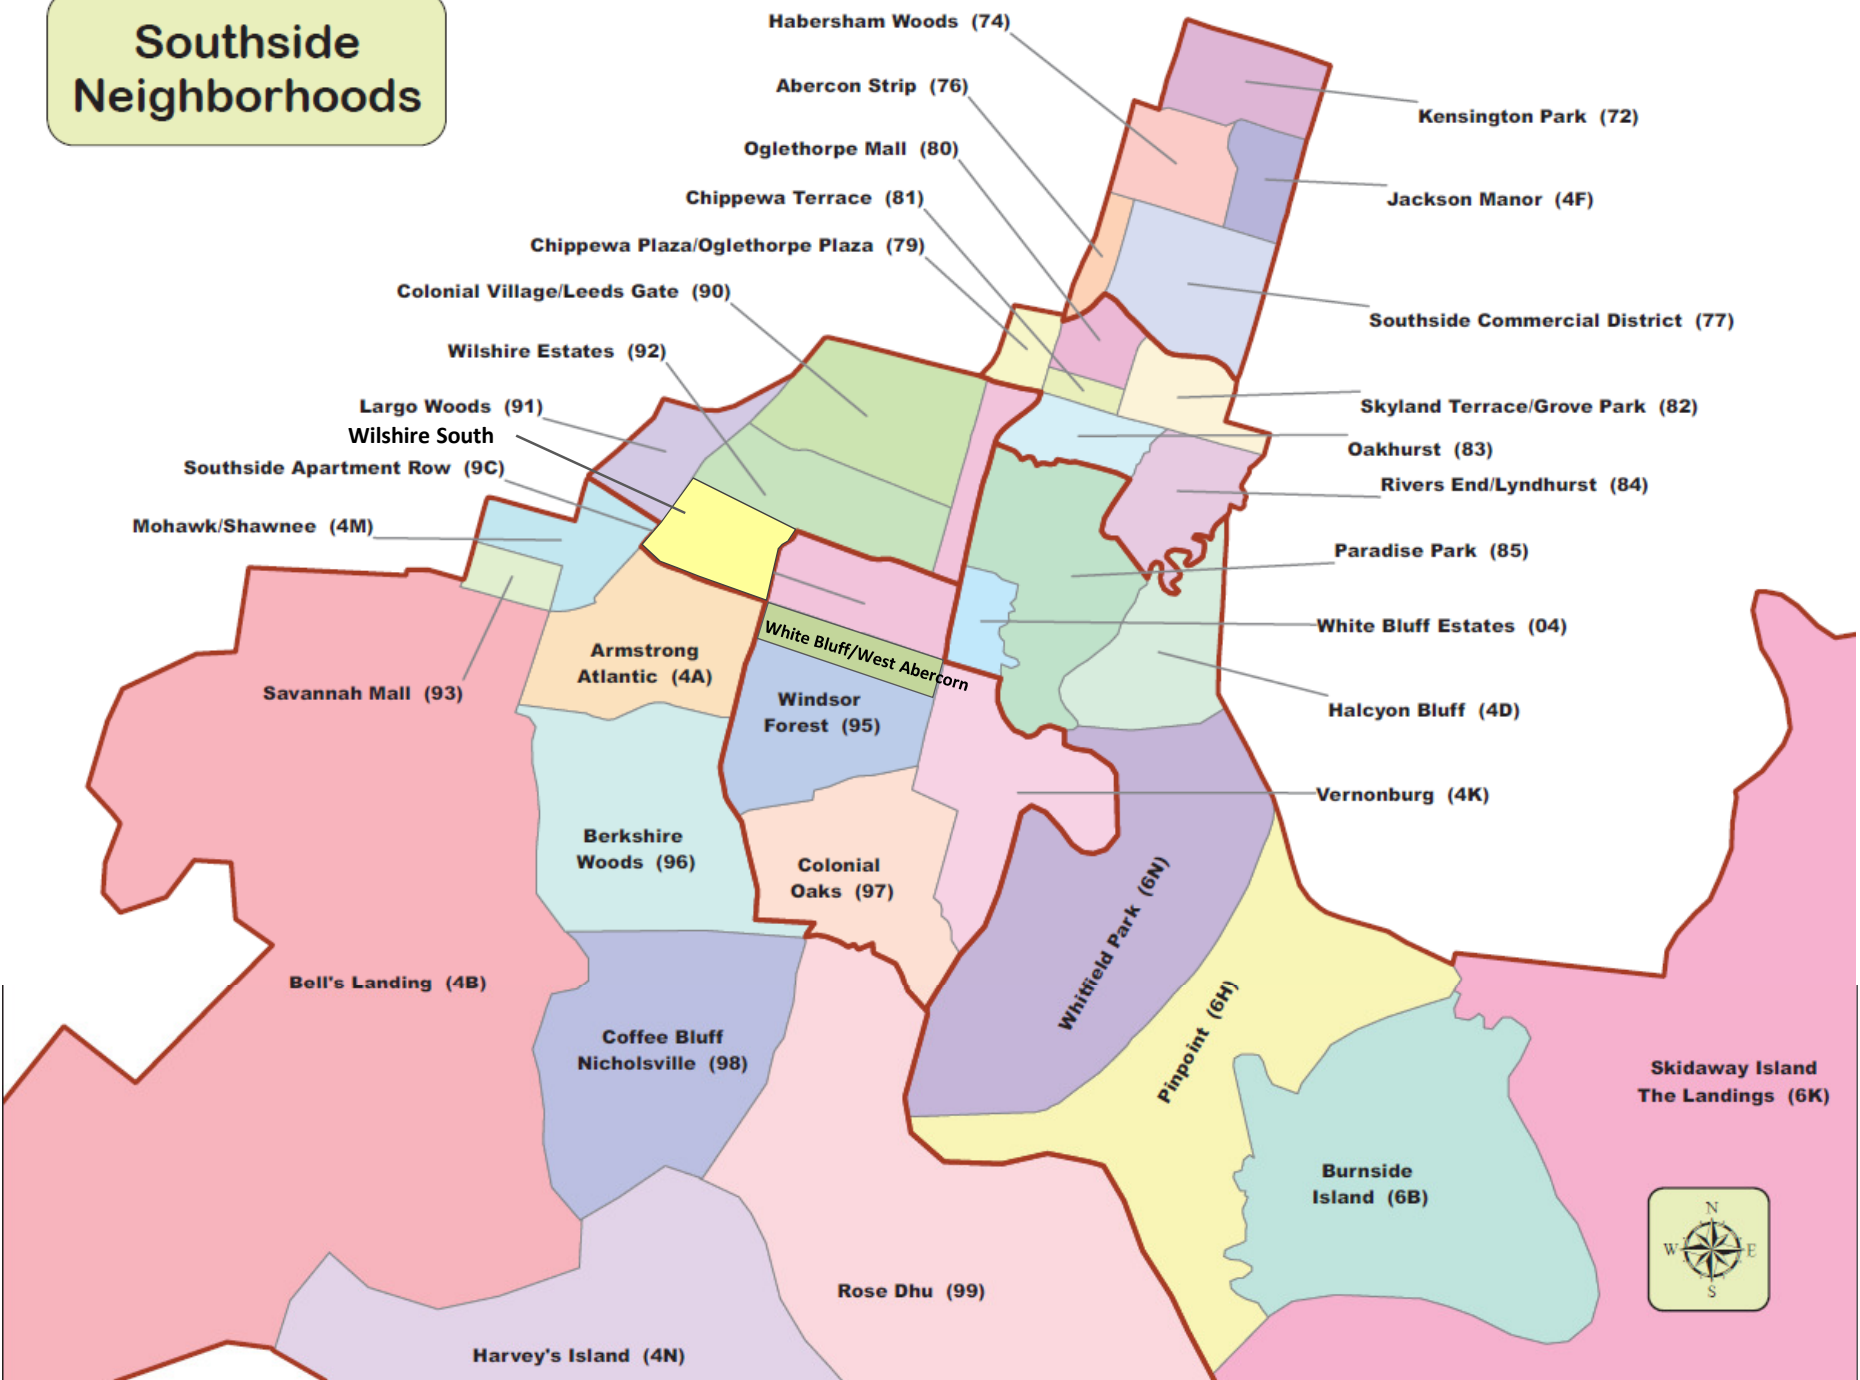

Southside Neighborhoods

Precinct/Neighborhood	Aggravated Assault	Auto Theft	Burglary	Homicide	Larceny	Rape	Robbey	Total

Southside

Abercorn Strip		2	2		35	1	4	44
Armstrong-Atlantic					3			3
Bell's Landing		1			86		2	89
Berkshire Woods	6	6	13		44	1	1	71
Burnside Island		1	2		4		1	8
Chippewa Plaza/Oglethorpe Plaza		2	4		59		4	69
Chippewa Terrace			3		2			5
Coffee Bluff/Nicholsville			2		5			7
Colonial Oaks	1	1	9		19		2	32
Colonial Village/Leeds Gate	4	7	24	1	42		10	88
Habersham Woods		2	5		53		6	66
Halcyon Bluff	1				2			3
Jackson Manor			2		16			18
Kensington Park			2		28		1	31
Largo Woods	2	4	10		19		1	36
Oakhurst	2	6	13		30		7	58
Oglethorpe Mall			5		369		2	376
Paradise Park	1	3	11		19	1	3	38
Pinpoint	1	5	12		13			31
Rivers End/Lyndhurst	4	4	15	1	17		4	45
Rose Dhu			4		4			8
Savannah Mall	4	9	15		77		6	111
Skidaway Island/The Landings		2	7		24			33
Skyland Terrace/Grove Park	1	1	9		25		2	38
Southside Apartment Row	2	16	29		97	3	13	160
Southside Commercial District	2	7	10		176		12	207
Vernonburg		3	2		6			11
White Bluff Estates		4	9		19		2	34
White Bluff/West Abercorn	1	4	7		24	1	3	40
Whitfield Park	5		8		11		1	25
Wilshire Estates	1	6	23		30	1	7	68
Wilshire South	1	2	3		14	1	2	23
Windsor Forest		2	18		27	1	2	50
	39	100	278	2	1399	10	98	1926