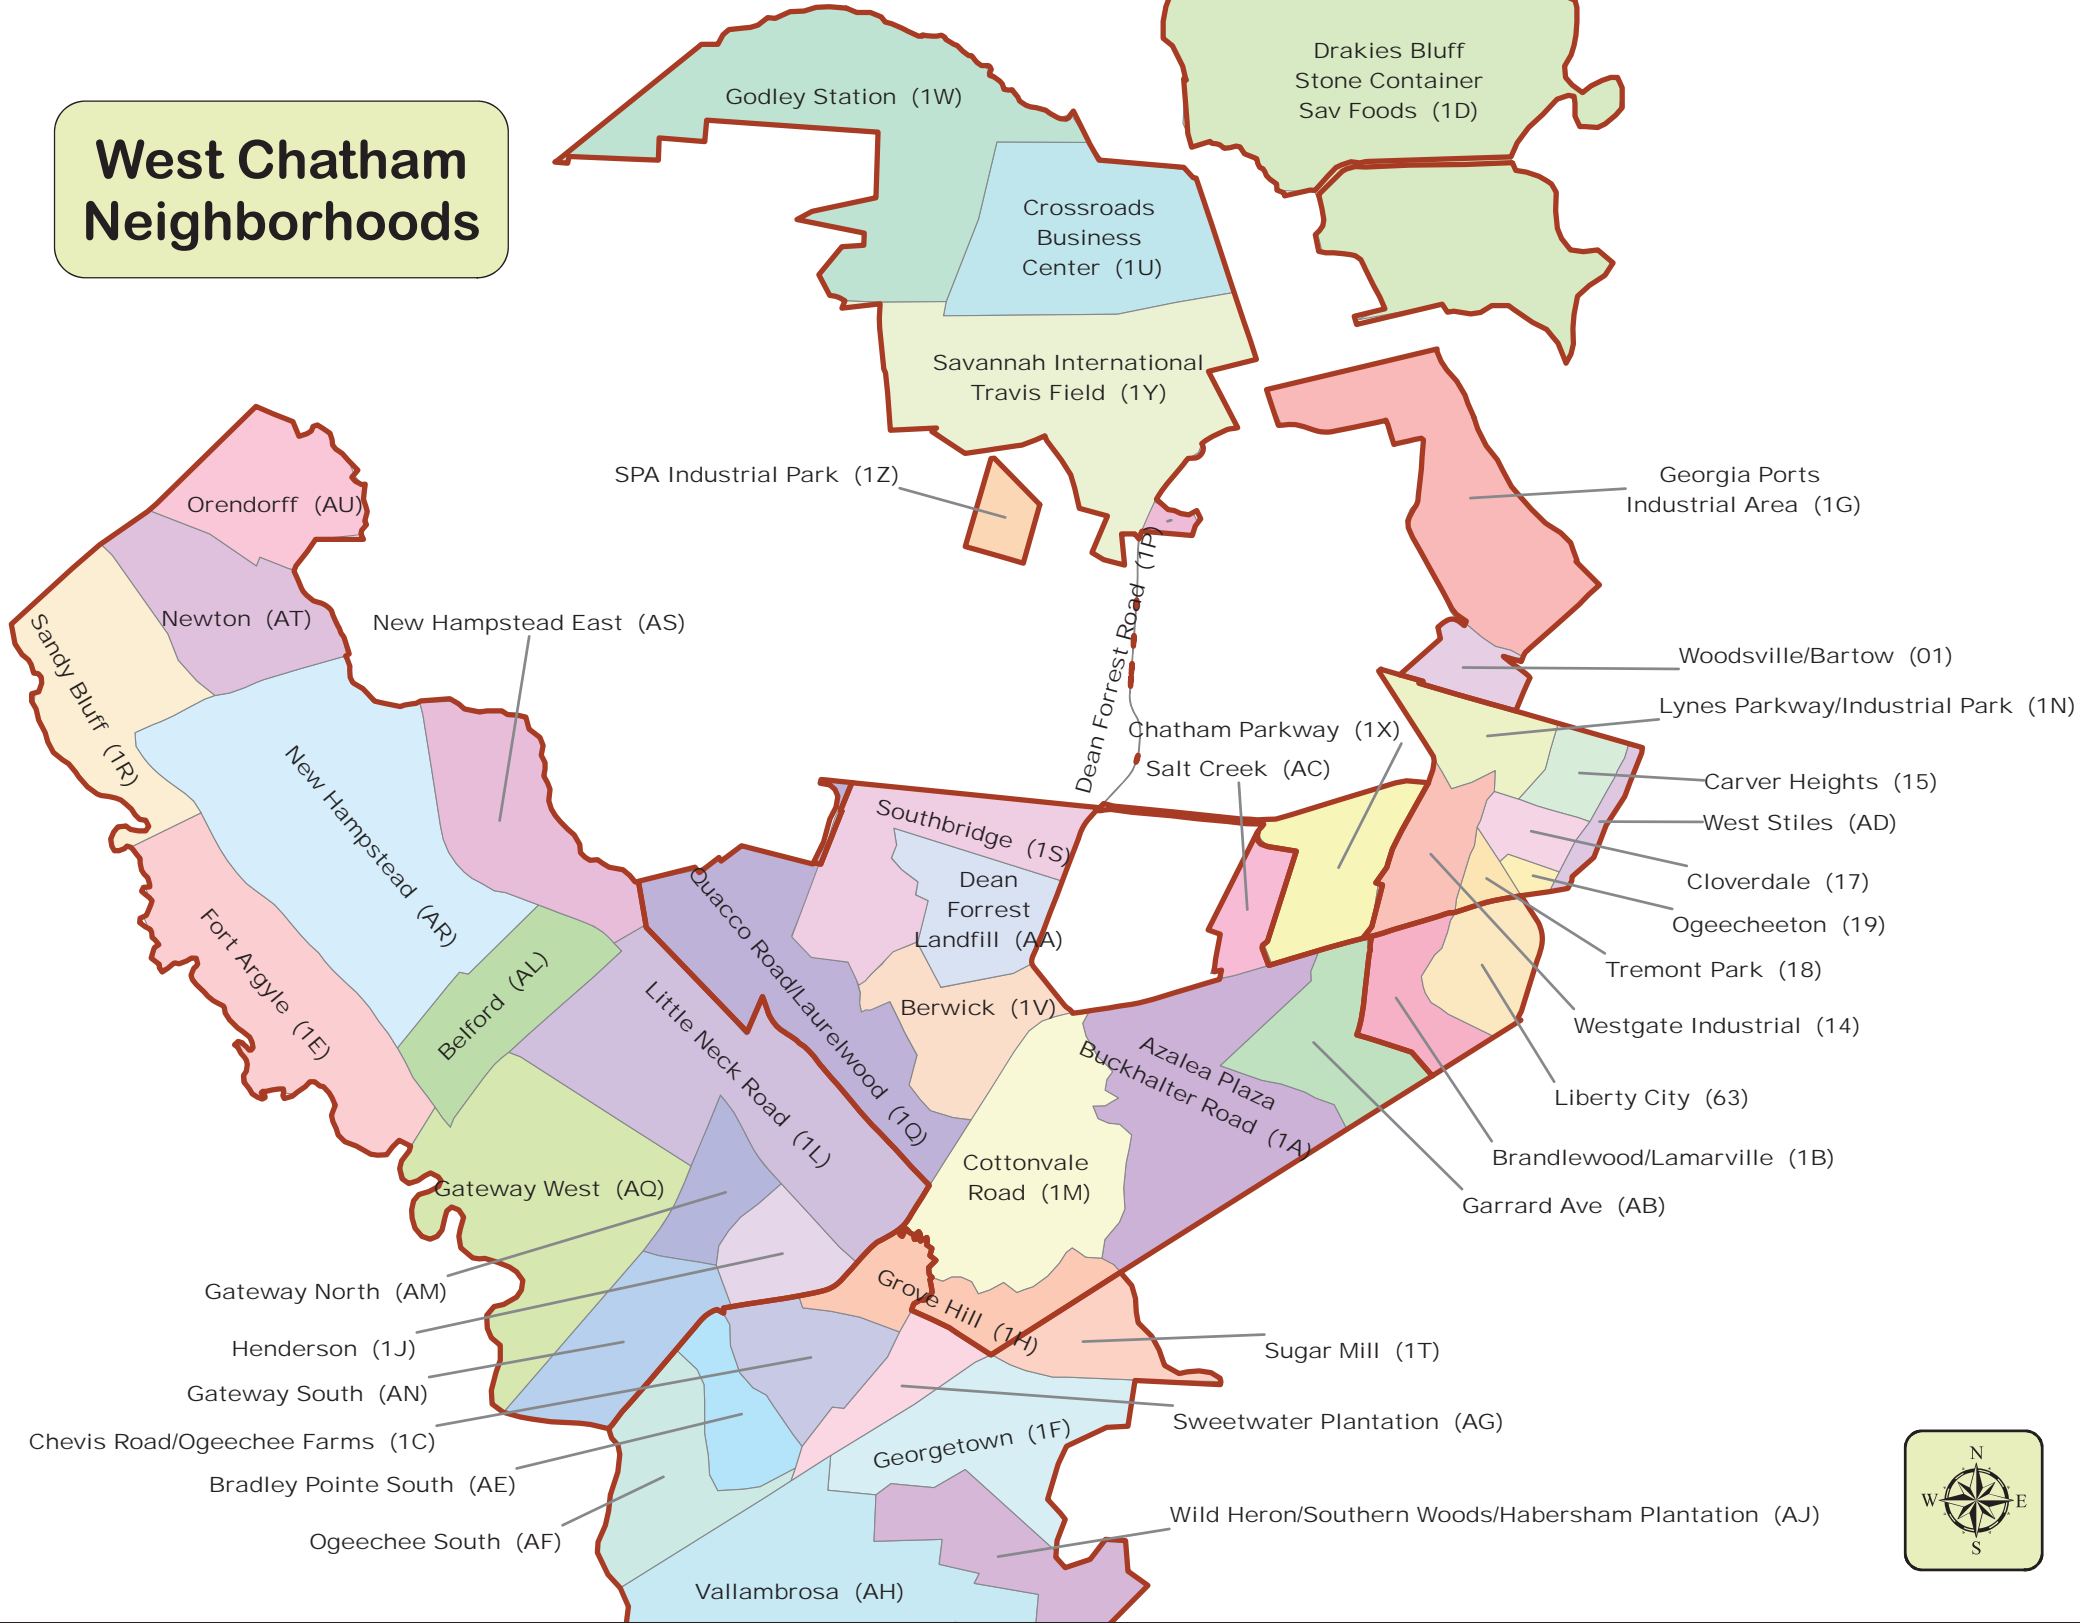

Precinct	Aggravated							Total
	Assault	Auto Theft	Burglary	Homicide	Larceny	Rape	Robbery	
West Chatham Total	42	160	321	3	968	12	65	1571
Downtown Total	83	141	183	7	1311	14	101	1840
Central Total	122	227	495	14	1114	13	124	2109
Southside Total	39	100	278	2	1399	10	98	1926
Islands Total	85	127	404	6	1279	15	71	1987
Grand Total	371	755	1681	32	6071	64	459	9433

West Chatham Neighborhoods